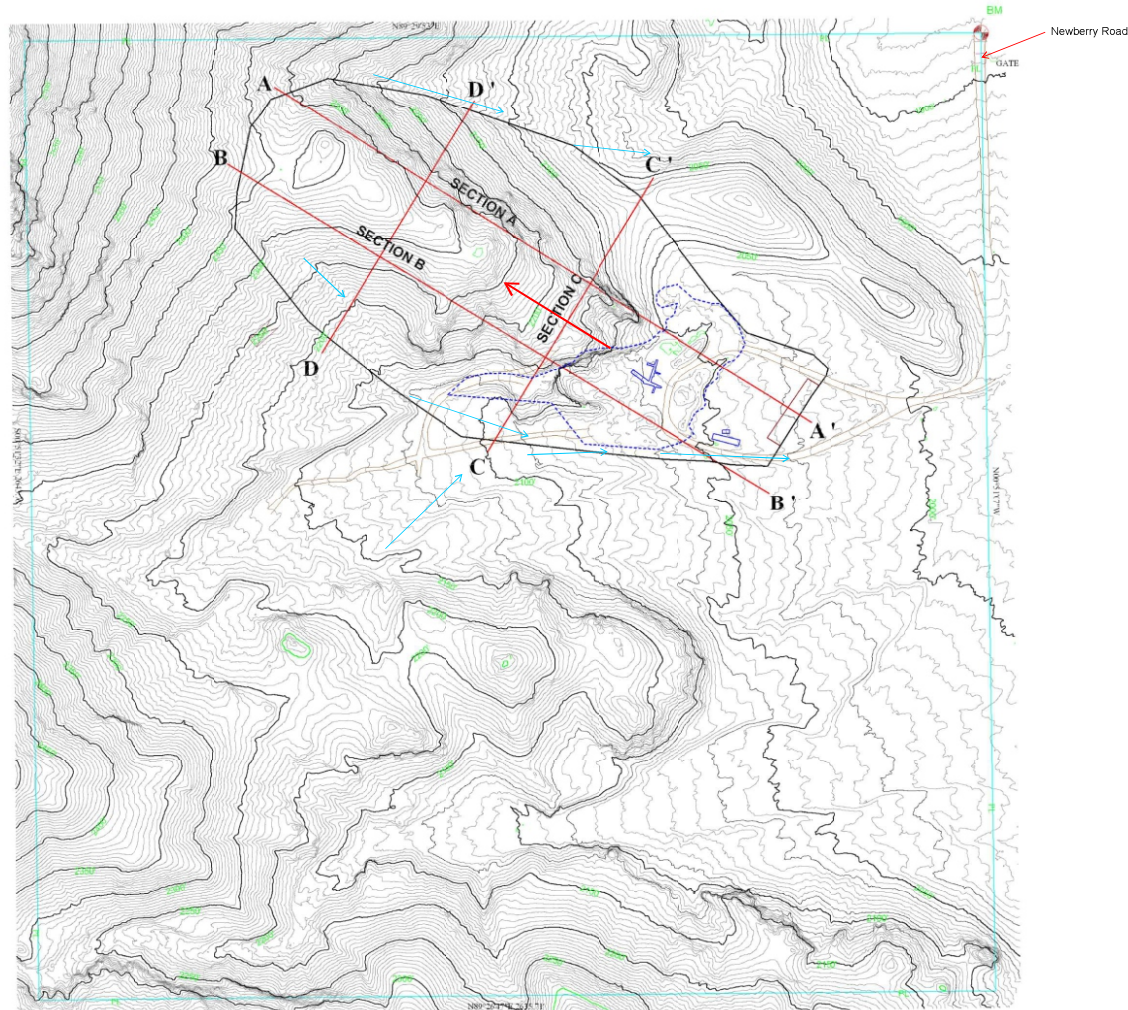

## REGIONAL LOCATION

Newberry Wine Rock Quarry  
San Bernardino County, California

FIGURE 1

**APPROXIMATE PROPOSED  
AREA OF DISTURBANCE**

**Newberry Rd**

**PROJECT VICINITY**

**Newberry Wine Rock Quarry  
San Bernardino County, California**

# MINING PLOT PLAN TO RE-PERMIT THE WINE ROCK QUARRY CA MINE ID # 91-36-004

## EXPLANATION OF MAP SYMBOLS

## MINING AND RECLAMATION PLOT PLAN

Newberry Wine Rock Quarry  
San Bernardino County, California

FIGURE 3