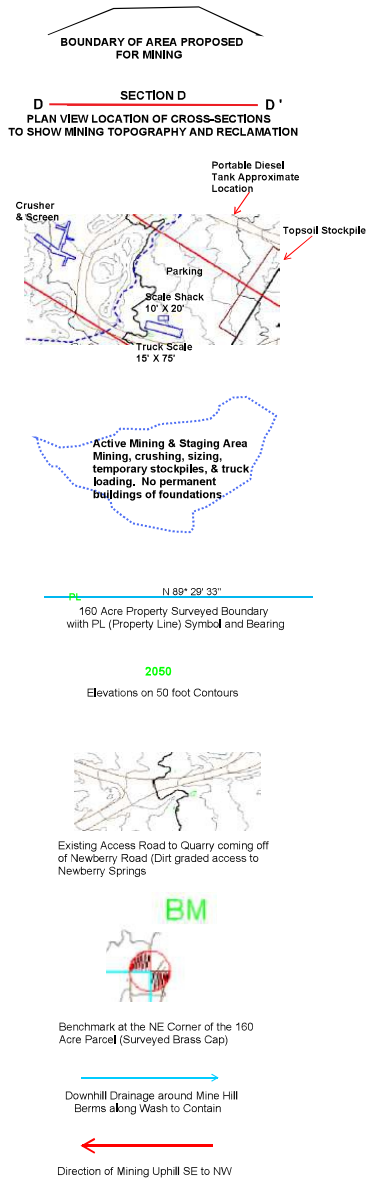

## REGIONAL LOCATION

Newberry Wine Rock Quarry  
San Bernardino County, California

FIGURE 1

**APPROXIMATE PROPOSED  
AREA OF DISTURBANCE**

**Newberry Rd**

**PROJECT VICINITY**

**Newberry Wine Rock Quarry  
San Bernardino County, California**

# MINING PLOT PLAN TO RE-PERMIT THE WINE ROCK QUARRY CA MINE ID # 91-36-004

## EXPLANATION OF MAP SYMBOLS

## MINING AND RECLAMATION PLOT PLAN

Newberry Wine Rock Quarry  
San Bernardino County, California

FIGURE 3