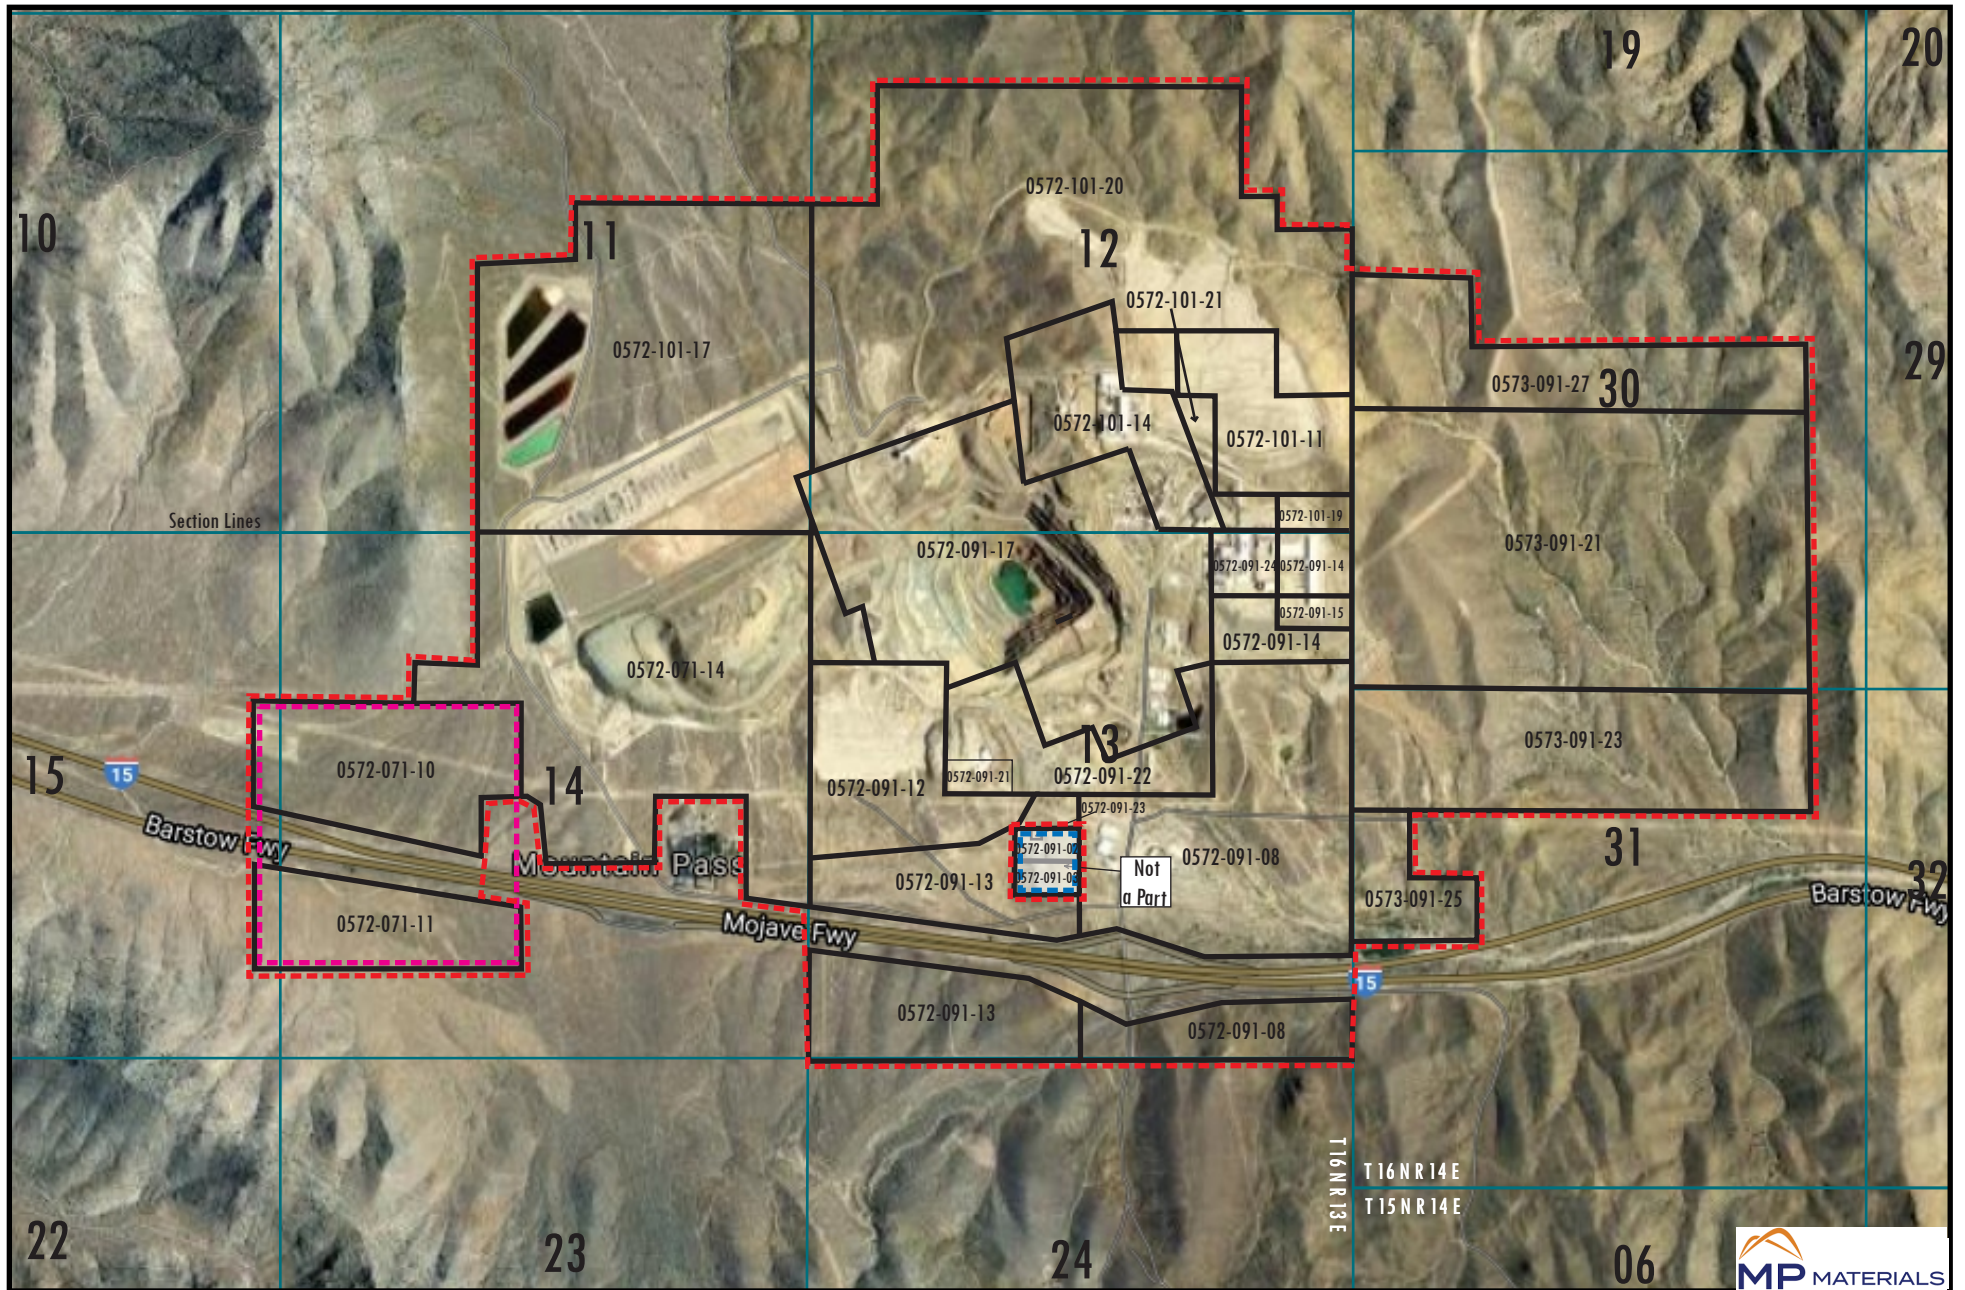

LEGEND
Existing CG Zone (No Change - Not a Part)
Existing SD-RES Zone Change to IR
Proposed Regional Industrial (IR) Zone Change
Note: Entire surrounding area to remain RC.
12 - Section Numbers

PROPOSED LAND USE ZONING DESIGNATIONS
Mountain Pass Mining Operations Parcels
Mountain Pass, California

FIGURE 4