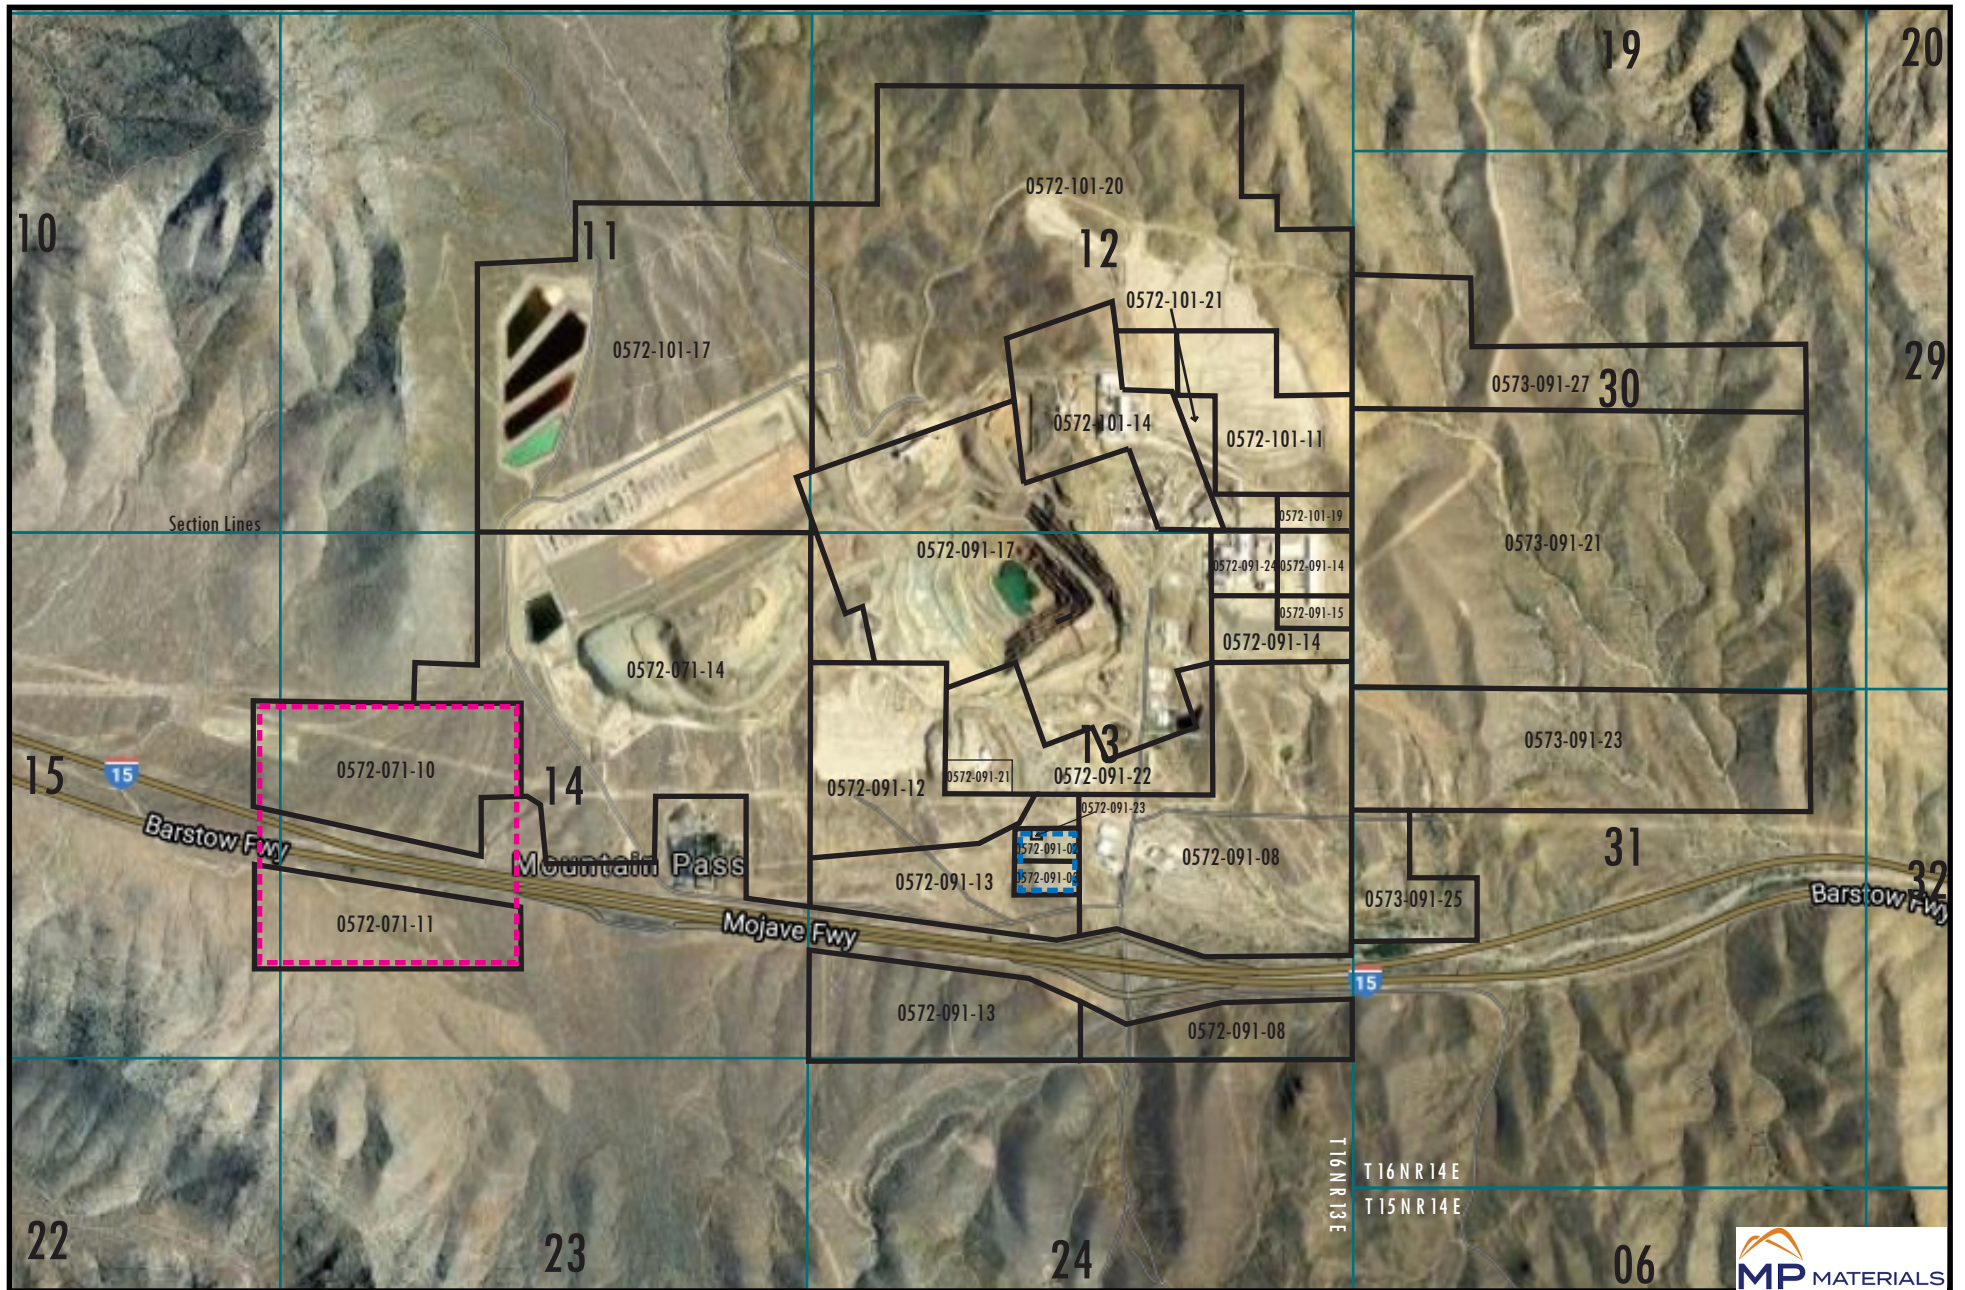

LEGEND

- Roads and Highways
- County Boundary
- Military Reservations
- National Parks and Monuments

Source: Lilburn Corporation, May, 2020

LILBURN
CORPORATION

REGIONAL MAP
Mountain Pass Mining Operations
County of San Bernardino, California

FIGURE 1

GENERAL FACILITIES MAP

Mountain Pass Mining Operations

County of San Bernardino, California

FIGURE 2

Source: Lilburn Corporation, May 2020

LILBURN

CORPORATION

EXISTING LAND USE ZONING DESIGNATIONS

Mountain Pass Mining Operations Parcels

Mountain Pass, California

FIGURE 3

LEGEND

-  Existing General Commercial (CG) Zone (Not a Part)
 -  Existing Special Development- Residential (SD-RES) Zone
- Note: Entire remaining area designated Resource Conservation (RC) except as shown.
12 - Section Numbers

PROPOSED LAND USE ZONING DESIGNATIONS
Mountain Pass Mining Operations Parcels
 Mountain Pass, California

FIGURE 4