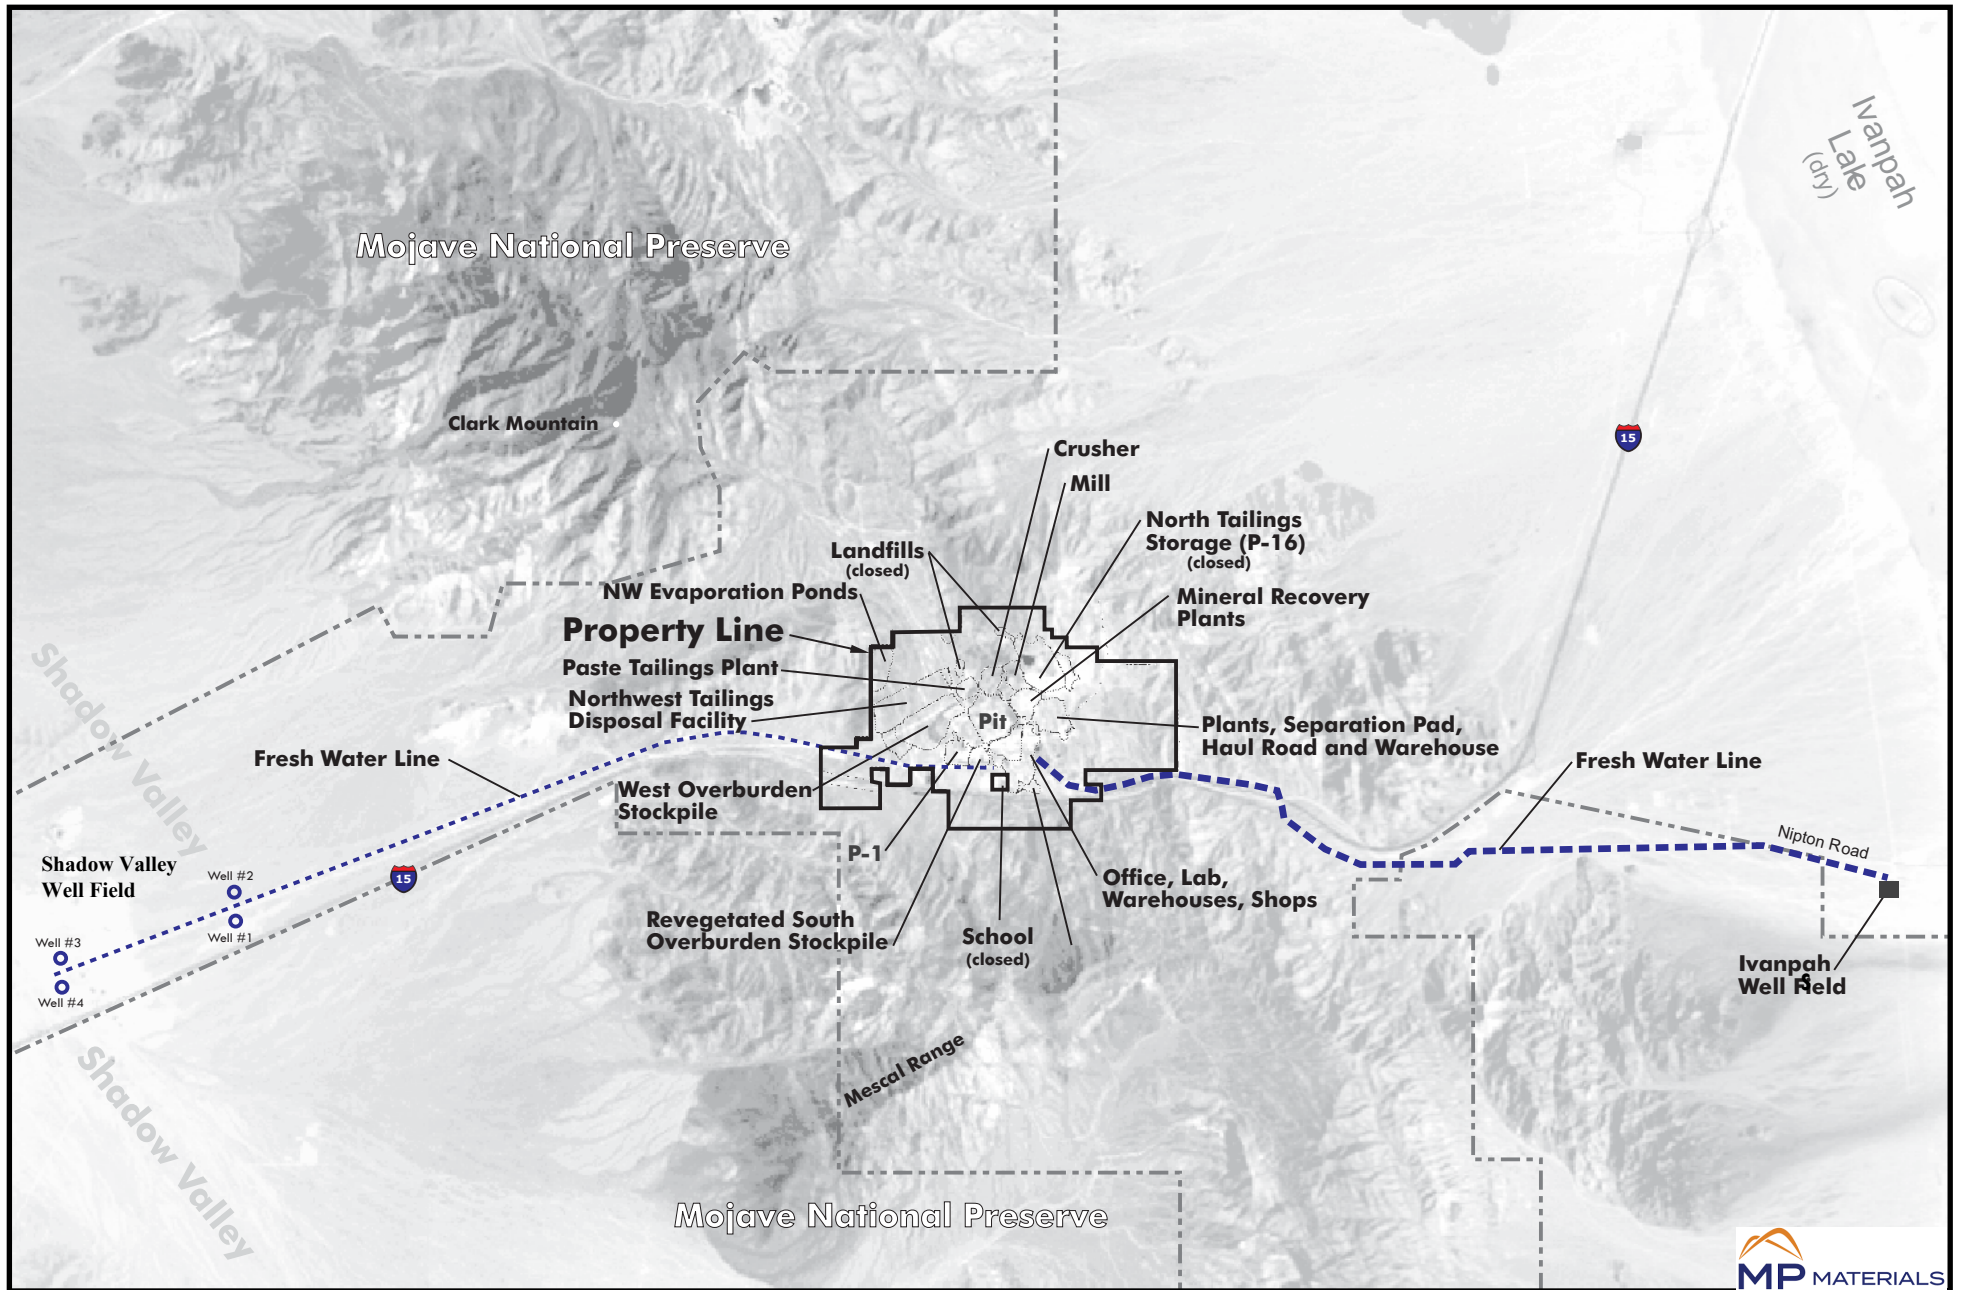

LEGEND

- Roads and Highways
- County Boundary
- Military Reservations
- National Parks and Monuments

Source: Lilburn Corporation, May, 2020

LILBURN
CORPORATION

REGIONAL MAP
Mountain Pass Mining Operations
County of San Bernardino, California

FIGURE 1

GENERAL FACILITIES MAP

Mountain Pass Mining Operations

County of San Bernardino, California

FIGURE 2

Source: Lilburn Corporation, May 2020

LILBURN

CORPORATION

EXISTING LAND USE ZONING DESIGNATIONS

Mountain Pass Mining Operations Parcels

Mountain Pass, California

FIGURE 3

LEGEND

-  Existing General Commercial (CG) Zone (Not a Part)
 -  Existing Special Development- Residential (SD-RES) Zone
- Note: Entire remaining area designated Resource Conservation (RC) except as shown.
12 - Section Numbers