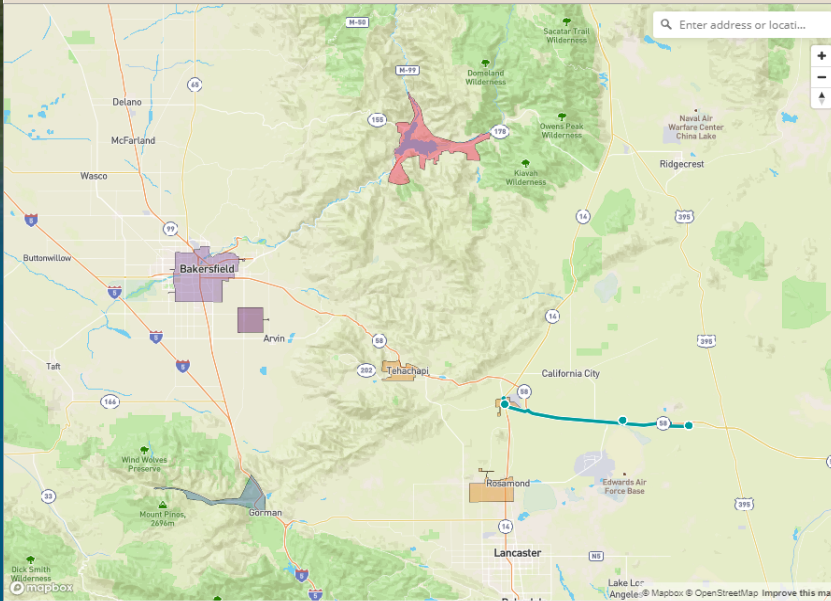

240 Boron - Mojave

Select a Route

Service connecting Mojave, North Edwards, and Boron.

Schedules	Detail Maps	Kern Transit Connections	External Connections	Fares
Fare		General		Reduced
Local		$2.00		$1.00
Intercommunity		$3.00		$1.50
Cross-County		$5.00		$2.50

Schedules | Monday, Wednesday, and Friday [Download Schedule (PDF)](#)

DAYS: DIRECTIONS:

Monday, Wednesday, Friday

Eastbound Westbound

STOP NAME (STOP ID #)	RUN #1	RUN #2
Mojave		
Stater Bros Shopping Center/Hwy. 14 (760882)	11:17am	3:00pm
Carl's Jr. / Inyo St. (760757)	11:22am	3:05pm
DHS / Hwy. 58 (760774)	11:25am	3:08pm
Edwards		
North Edwards Shopping Center/Claymine Rd. (760819)	11:48am	3:31pm
Chaparral Ave at Borax Blvd (EB) (4208627)	12:07pm	3:50pm
Boron		
Senior Center/Twenty Mule Team Rd. (760841)	12:12pm	3:55pm
Post Office/Boron Ave. (760829)	12:14pm	3:57pm

Route Map

Kern Transit Connections

[Route 100 Bakersfield - Lancaster](#)

[Route 230 Mojave - Ridgecrest](#)

[Route 250 California City - Lancaster](#)

[Route 20MT Tehachapi - Boron](#)